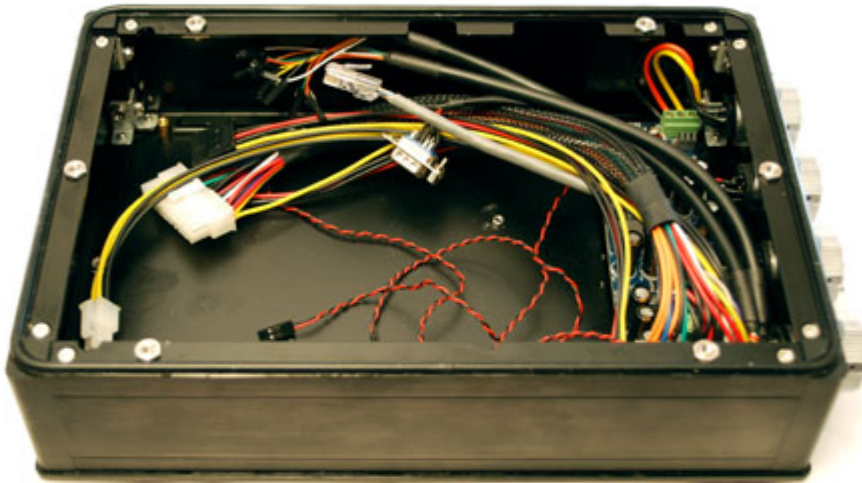

1667.33 EUR
incl. 19% VAT, plus shipping

Change configuration : [Click](#)

- Serener GW-01 IP67 with 160 watts Automotive power supply (for 12V/24-car/truck-batteries)
- Intel D945GCLF2D ITX Mainboard with 2x1.6Ghz CPU
- 2048MB DDR-II RAM
- Intel X25-M Postville High-Performance 2.5" 80GB SATA SSD
- Windows XP Home (pre-installed)