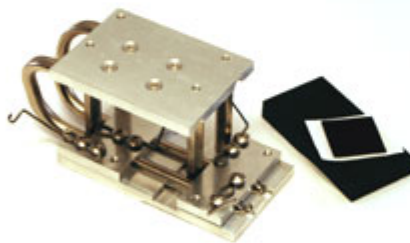

1667.33 EUR
incl. 19% VAT, plus shipping

Change configuration : [Click](#)

- Serener GW-01 IP67 with 160 watts Automotive power supply (for 12V/24-car/truck-batteries)
- Intel D945GCLF2D ITX Mainboard with 2x1.6Ghz CPU
- 2048MB DDR-II RAM
- Intel X25-M Postville High-Performance 2.5" 80GB SATA SSD
- Windows XP Home (pre-installed)